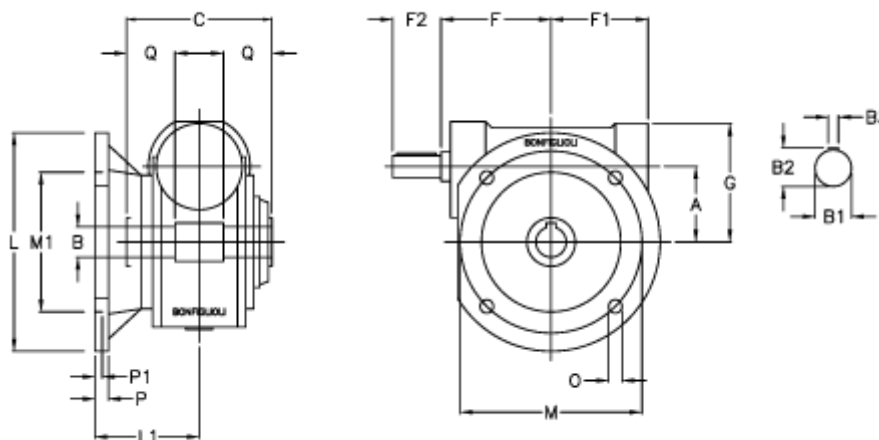

Article number: 3901185010500

Description: Worm gear with solid input shaft
VF 185FC-10-HS

Measures

a	= 185.4	F1 = 205	P = 22
B	= 60	F2 = 70	P1 = 13
B1	= 40	g = 267	Q = 65.0
B2	= 43	L = 400	
B3	= 12	L1 = 155.5	
C	= 190	m = 350	
Description	= VF 185FC-xx-HS	M1 = 280	
F	= 214.5	O = 22	